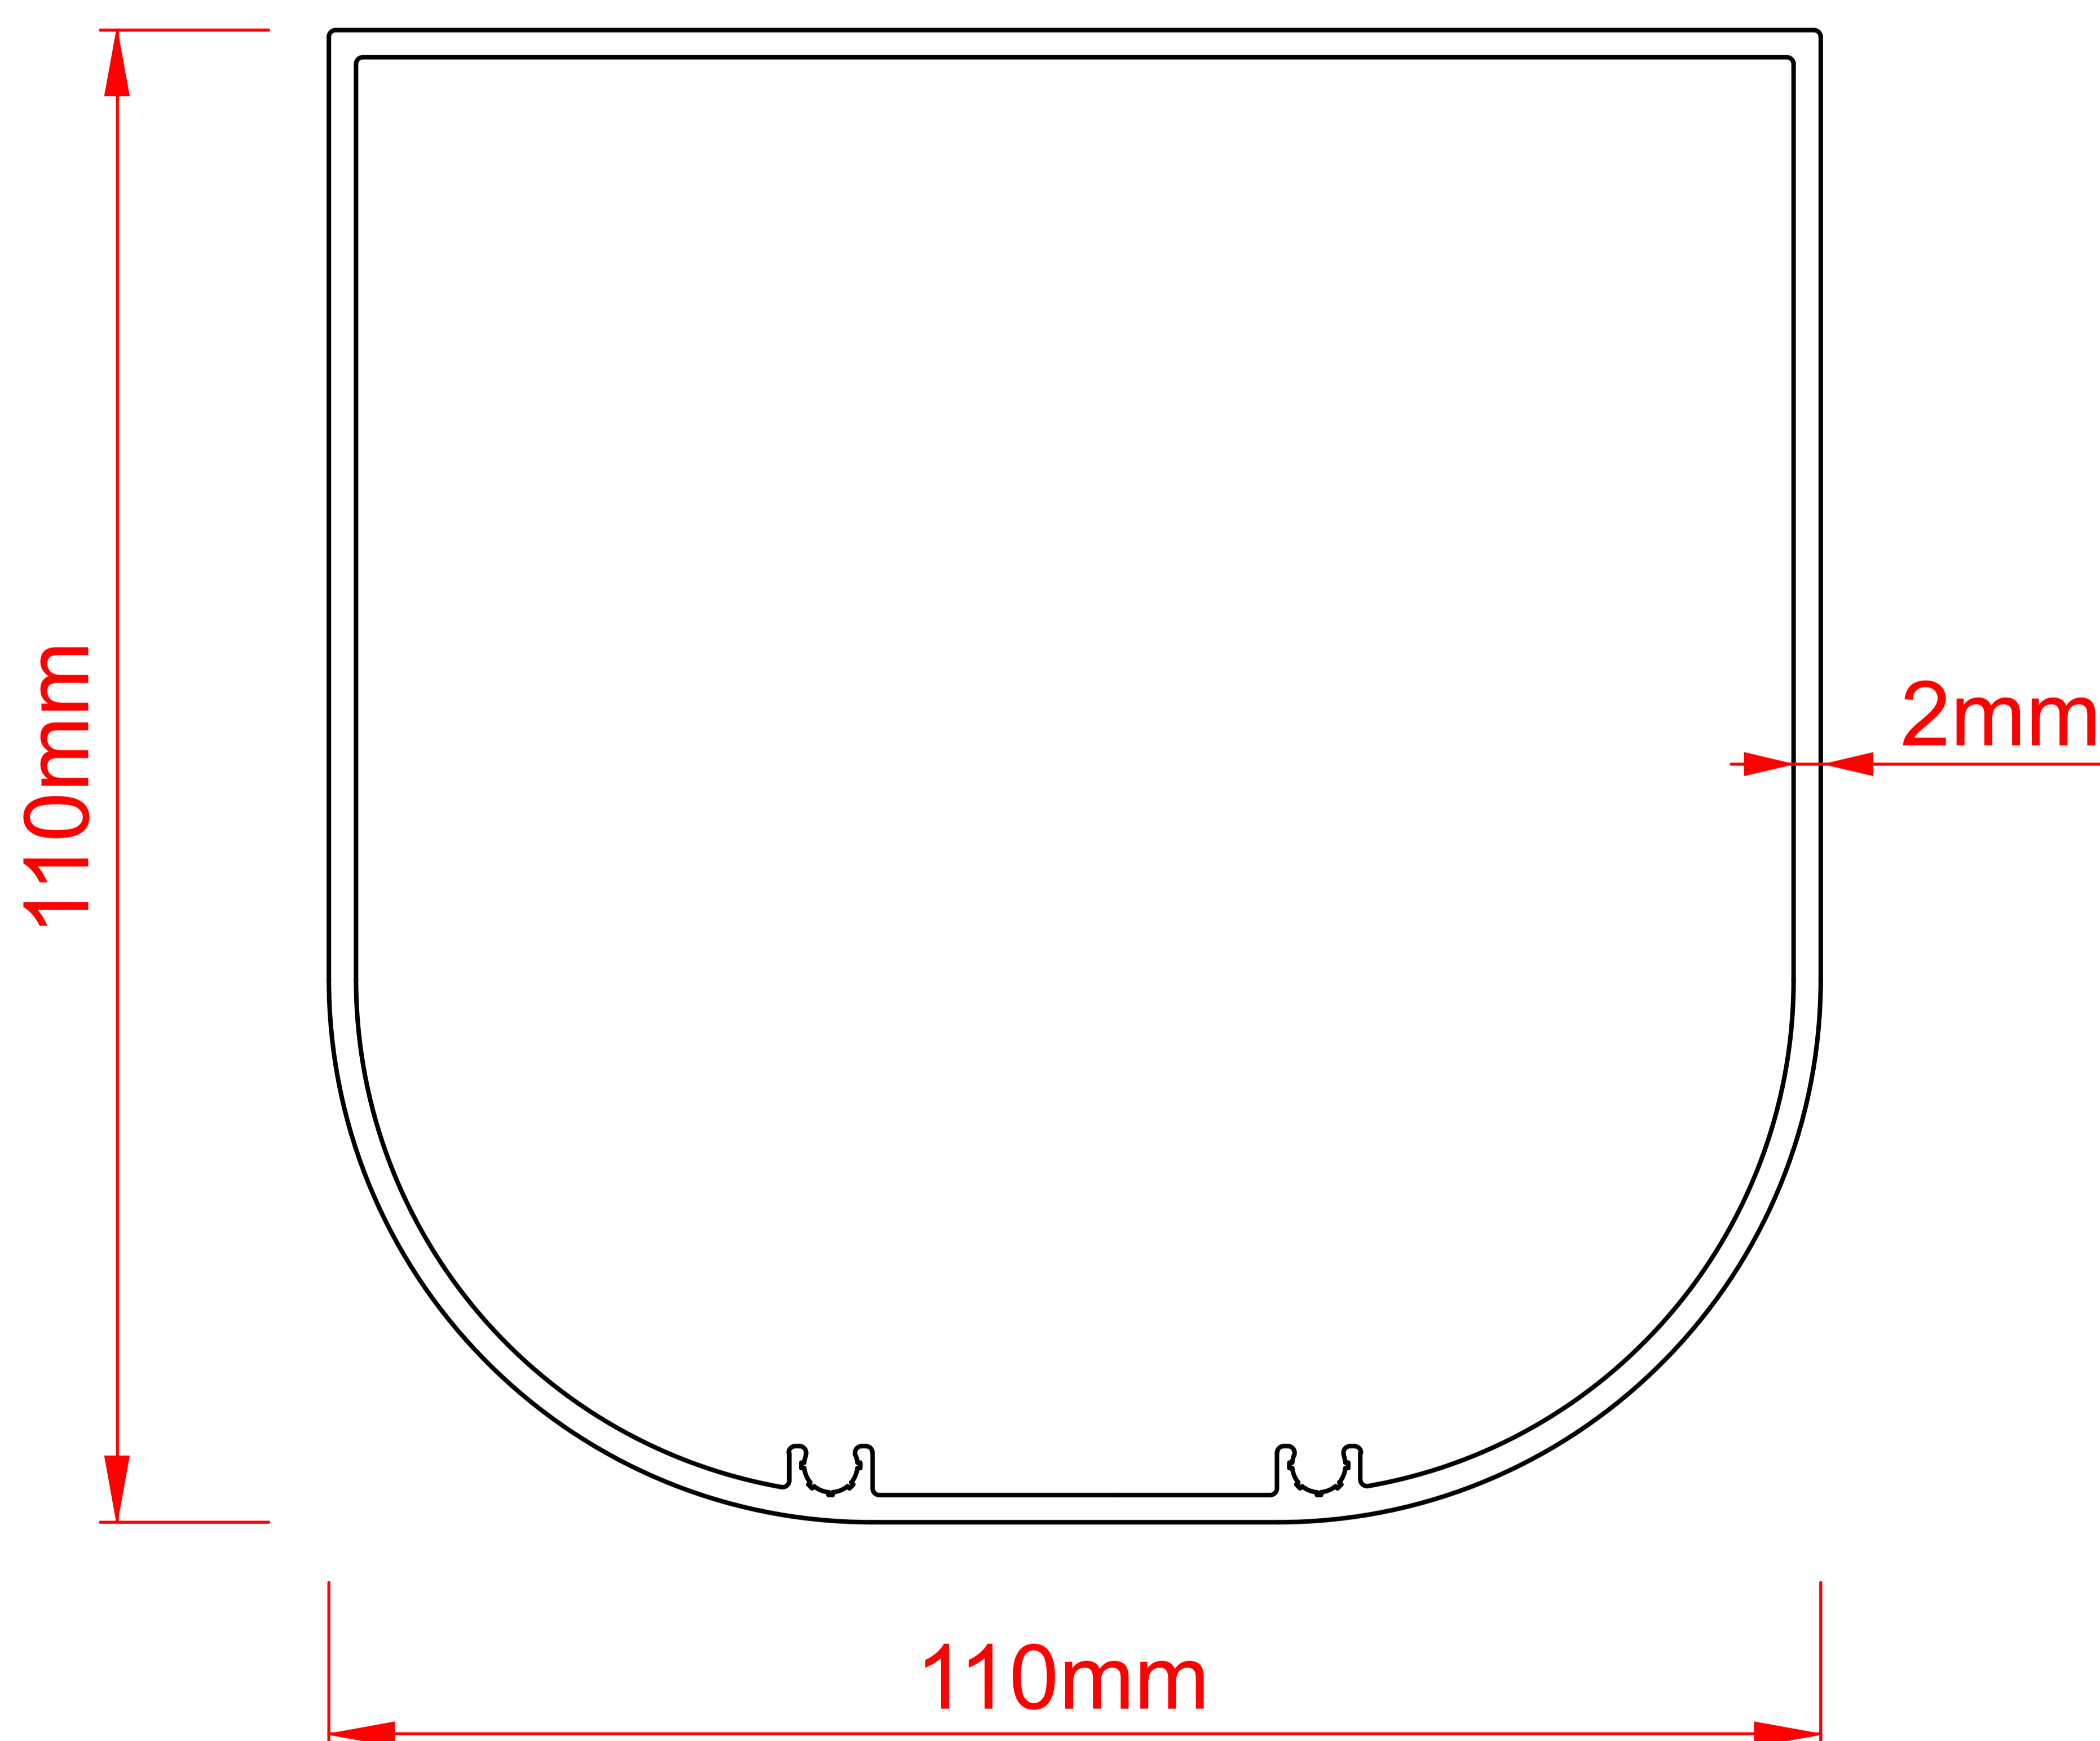

Bosco

Base plate

Bosco

Base plate

Bosco

Post

Bosco

Wall profile

Bosco

Side cover wall profile

Bosco

Beams and cover profiles

Bosco

Gutter profile

3mm thick
beam connection

Bosco

Gutter cover Classic

Bosco

Gutter cover Round

Bosco

Side gutter cover classic

Bosco

Side gutter cover round