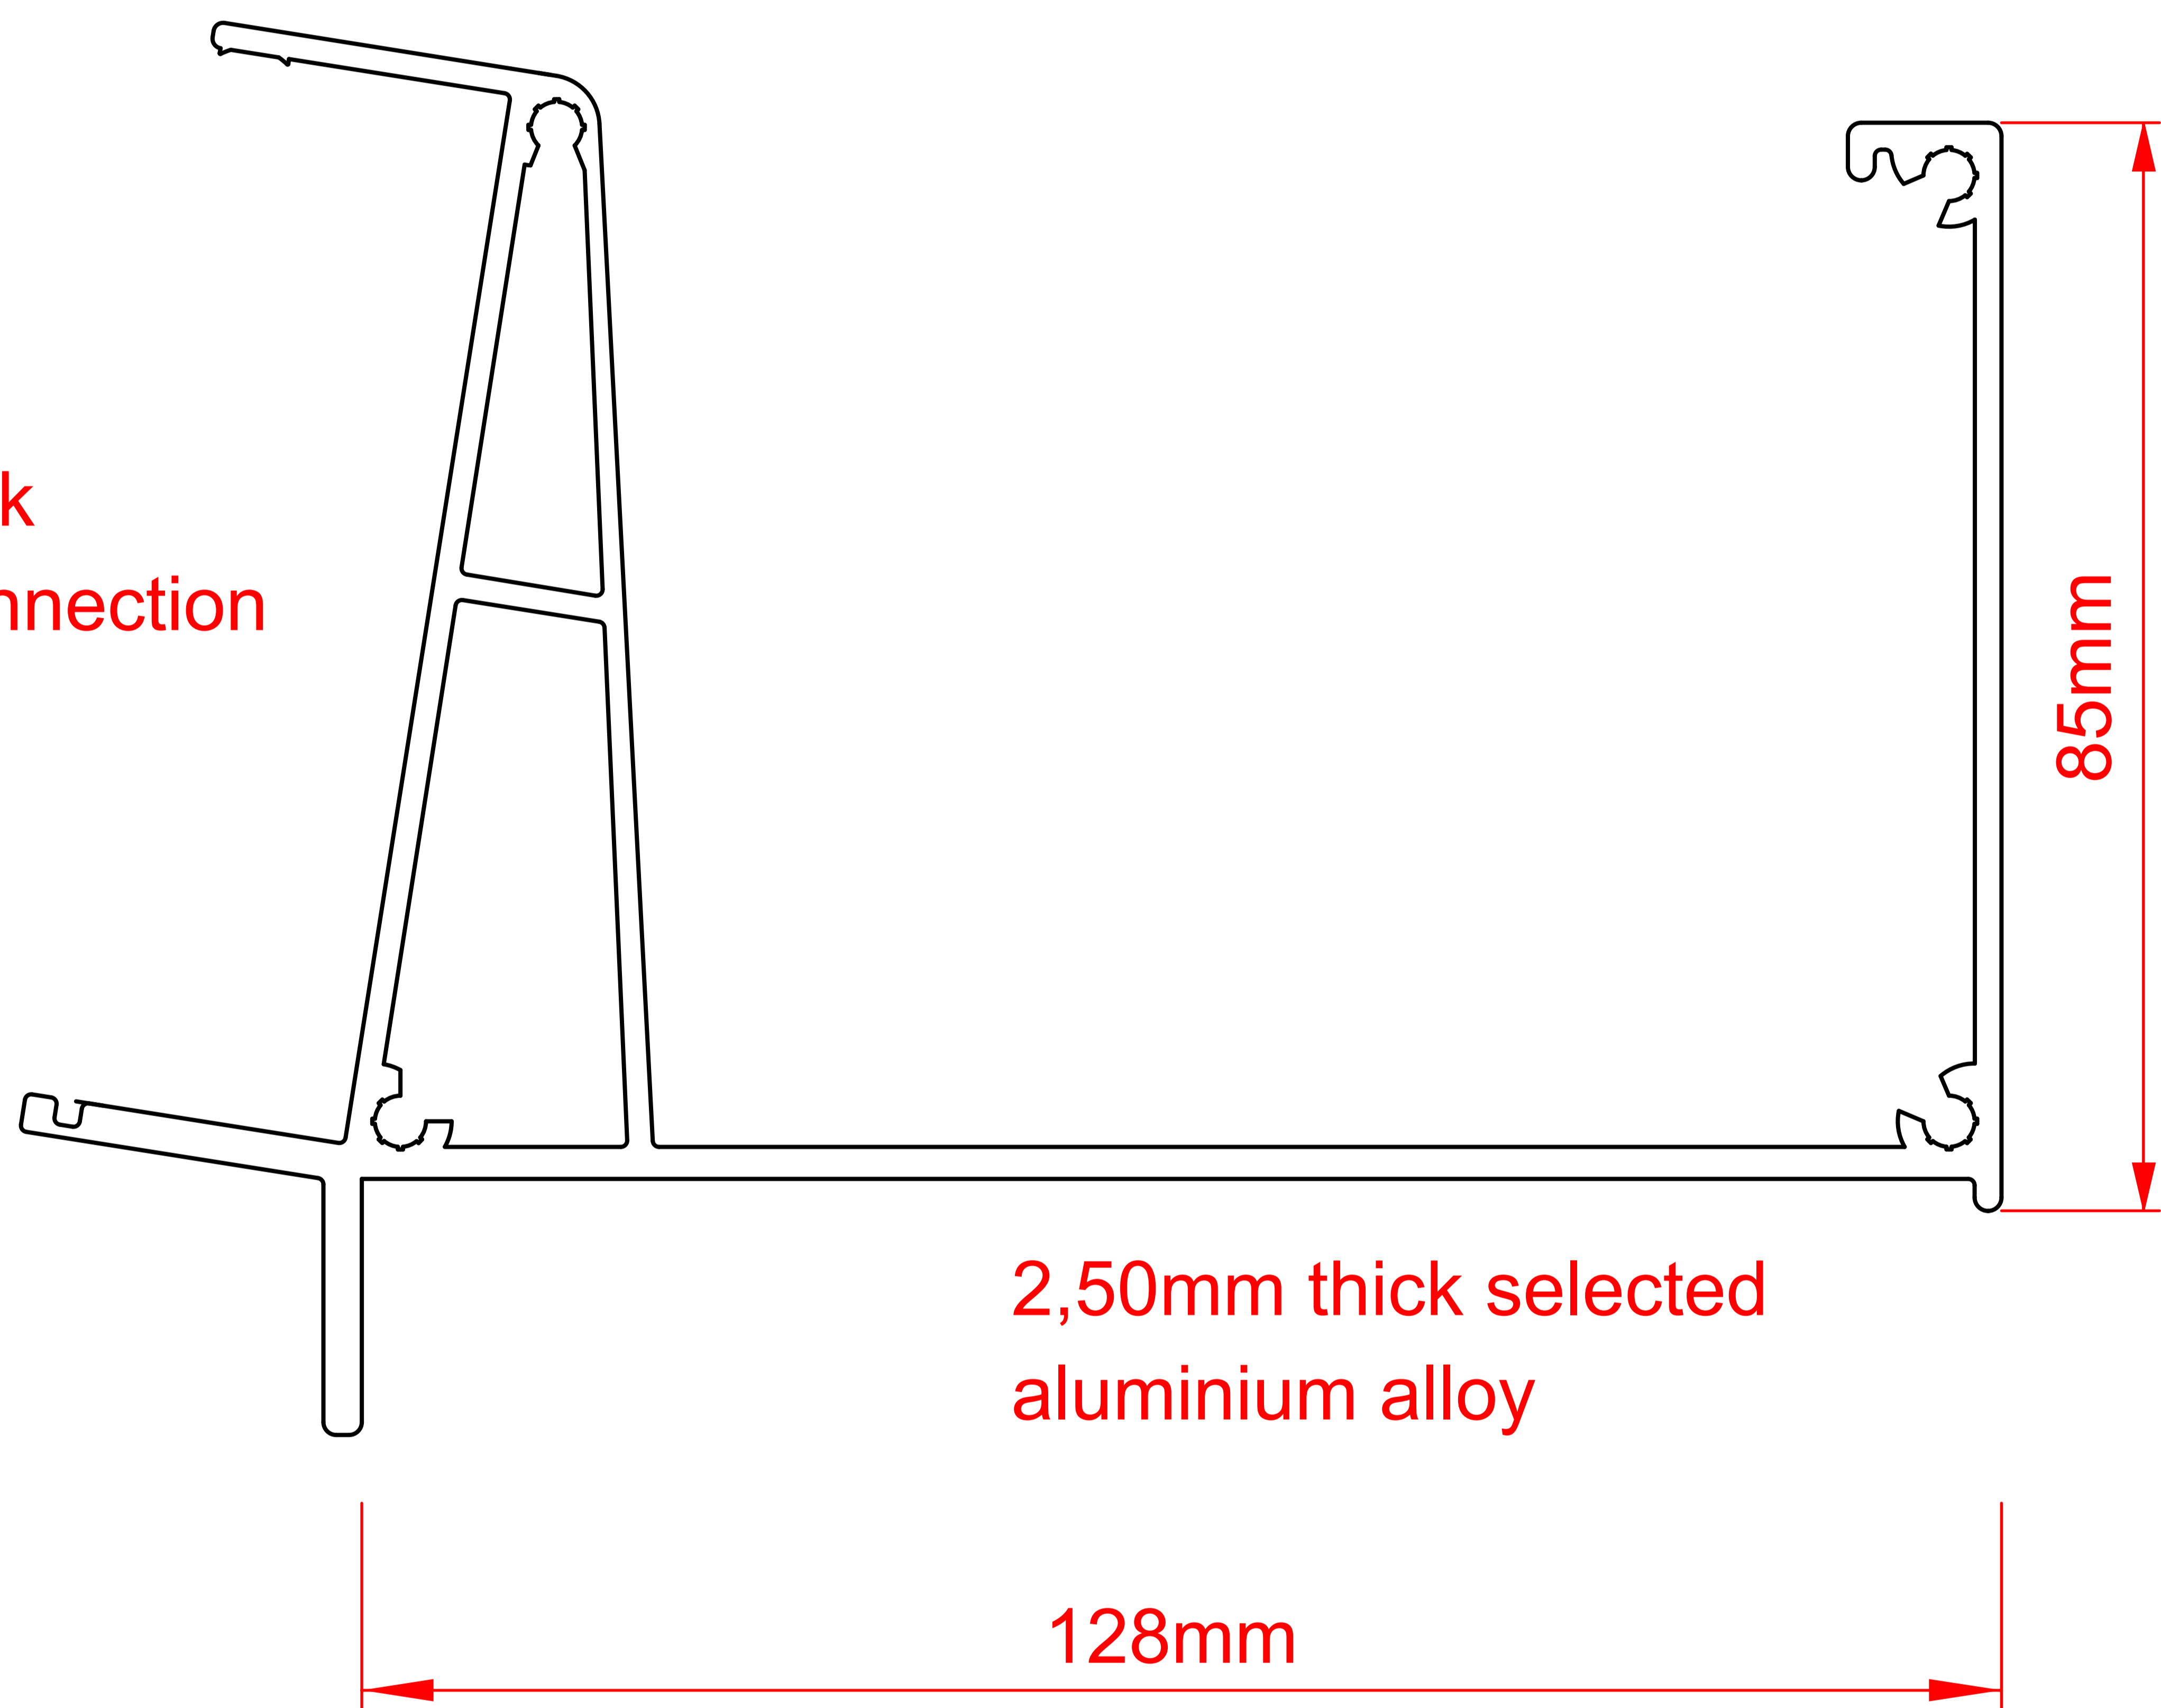

Bosco

Base plate

Bosco

Base plate

Bosco

Post

Bosco

Wall profile

Bosco

Side cover wall profile

Bosco

Beams and cover profiles

Bosco

Gutter profile

3mm thick
beam connection

Bosco

Gutter cover Classic

Bosco

Gutter cover Round

Bosco

Side gutter cover classic

Bosco

Side gutter cover round