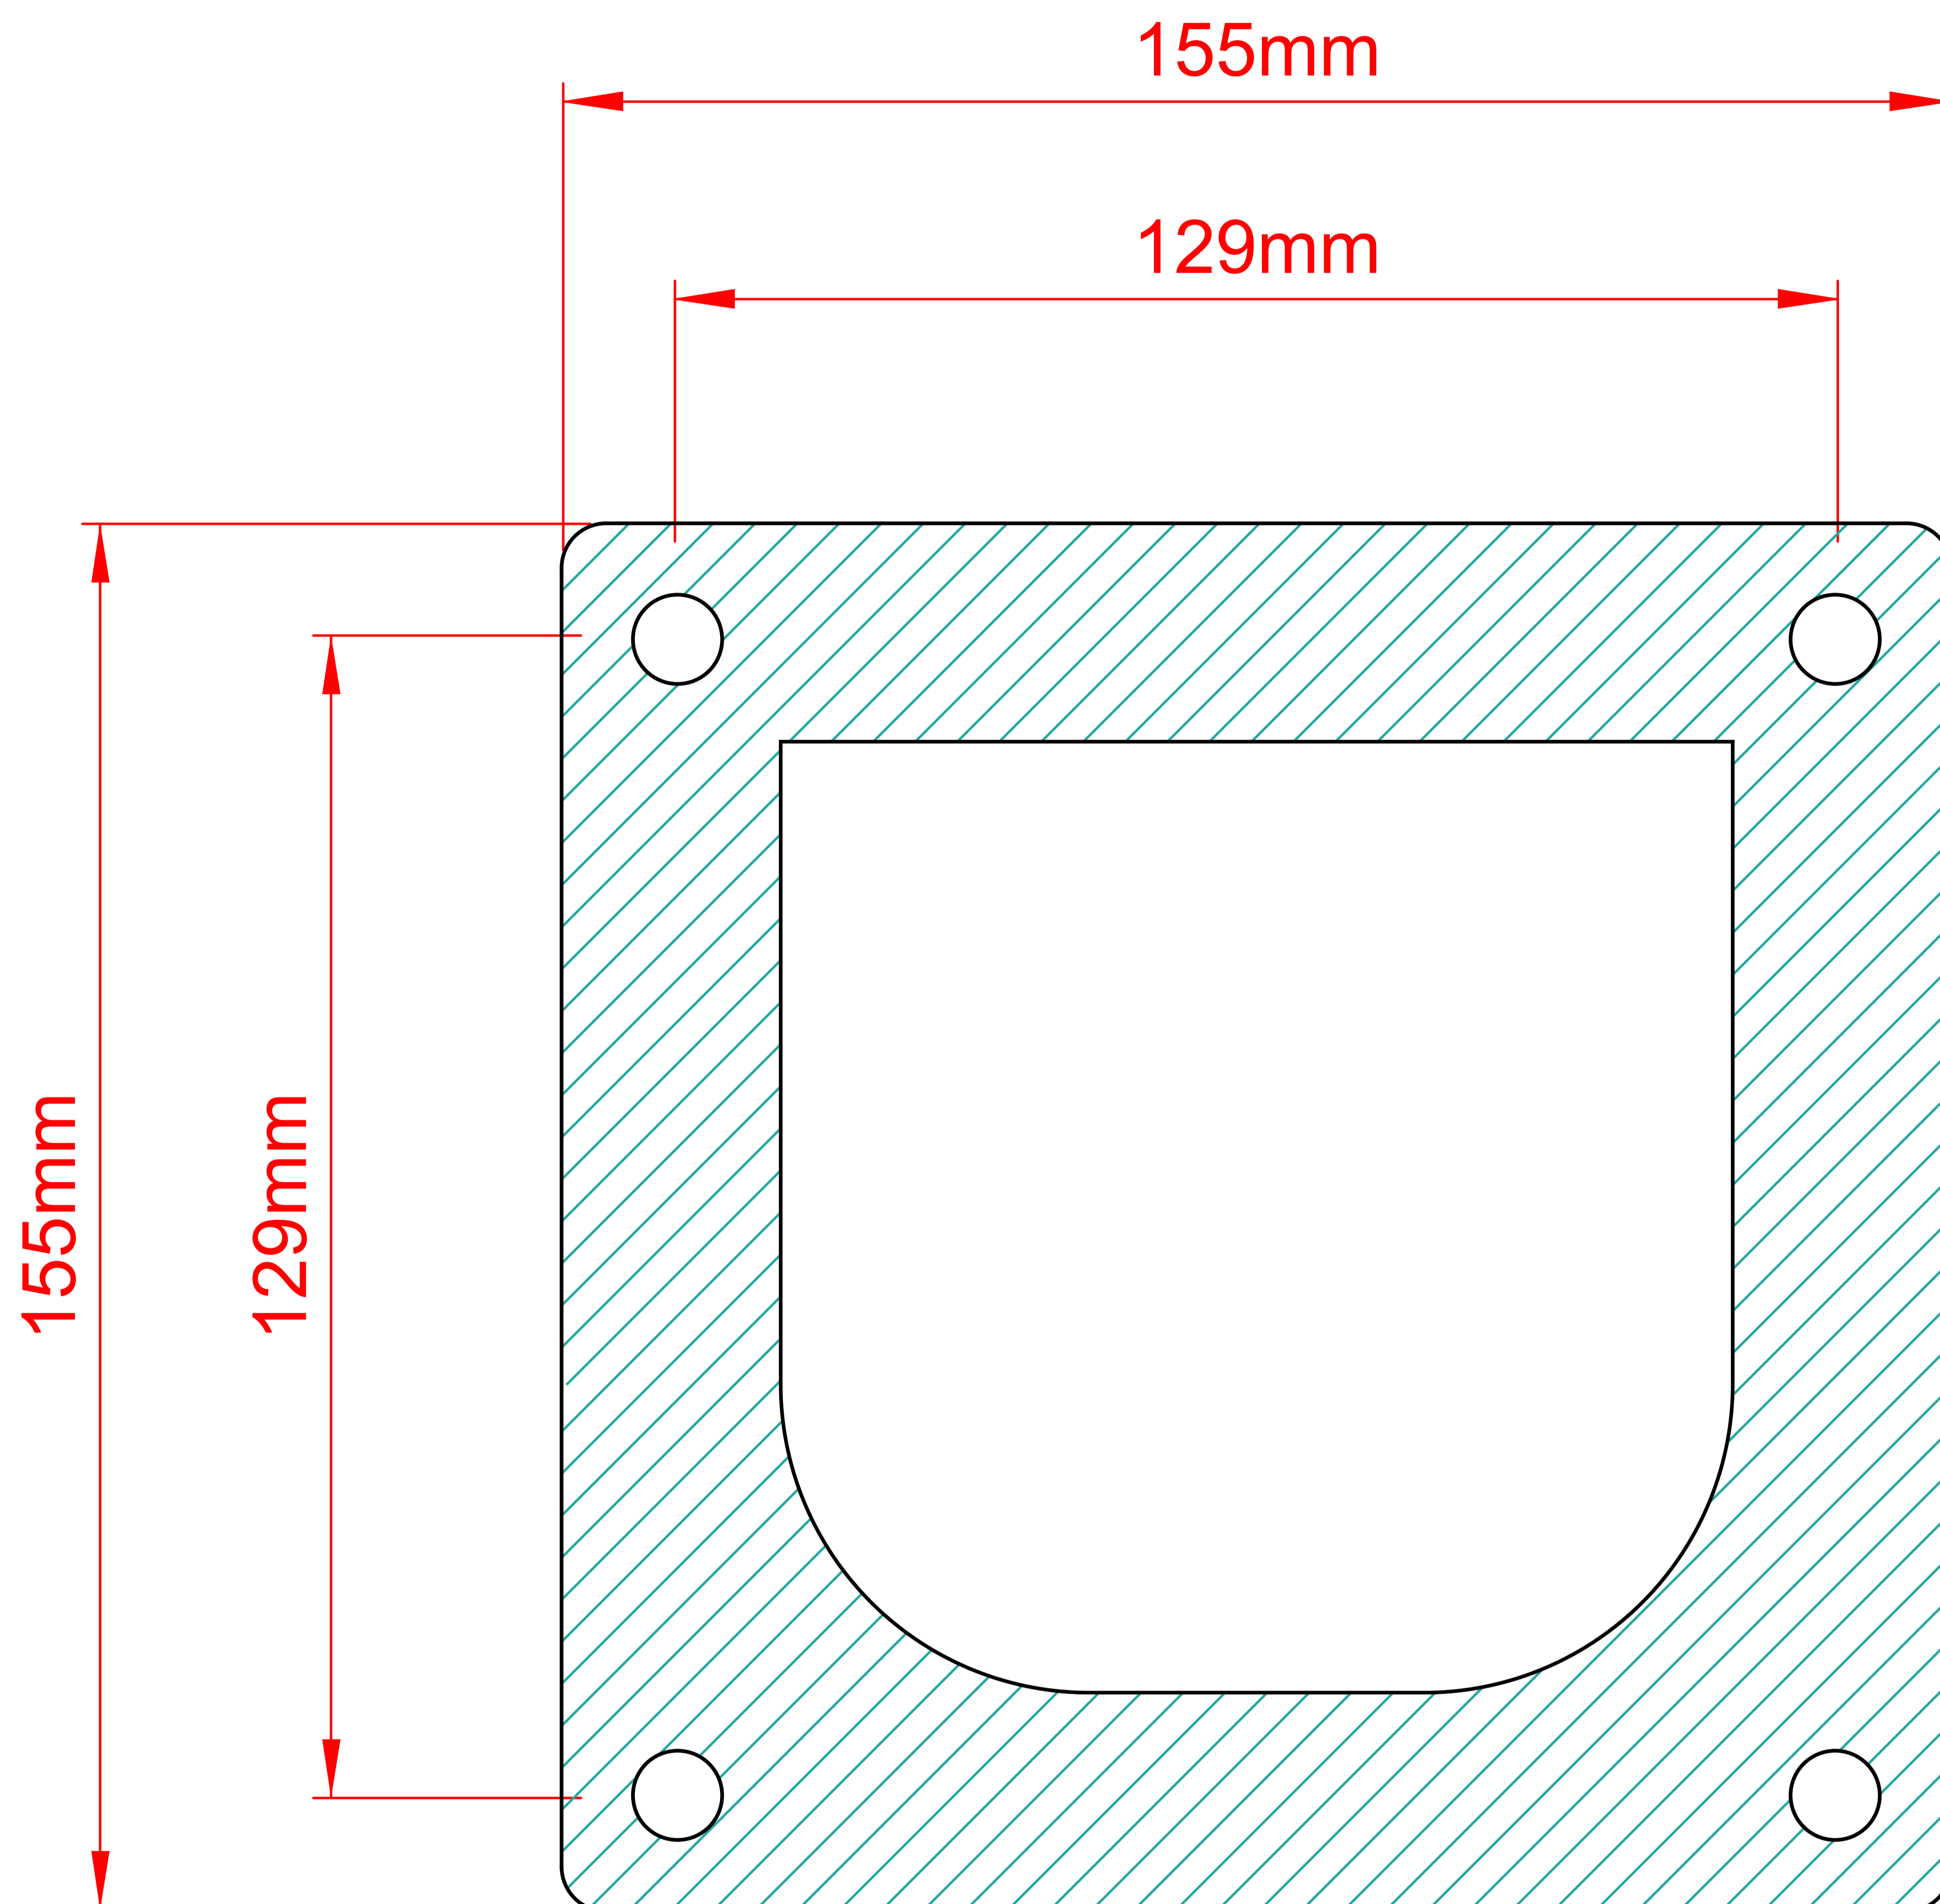

Bosco

Base plate

Bosco

Base plate

Bosco

Post

Bosco

Wall profile

Bosco

Side cover wall profile

Bosco

Beams and cover profiles

Bosco

Gutter profile

3mm thick
beam connection

Bosco

Gutter cover Classic

Bosco

Gutter cover Round

Bosco

Side gutter cover classic

Bosco

Side gutter cover round