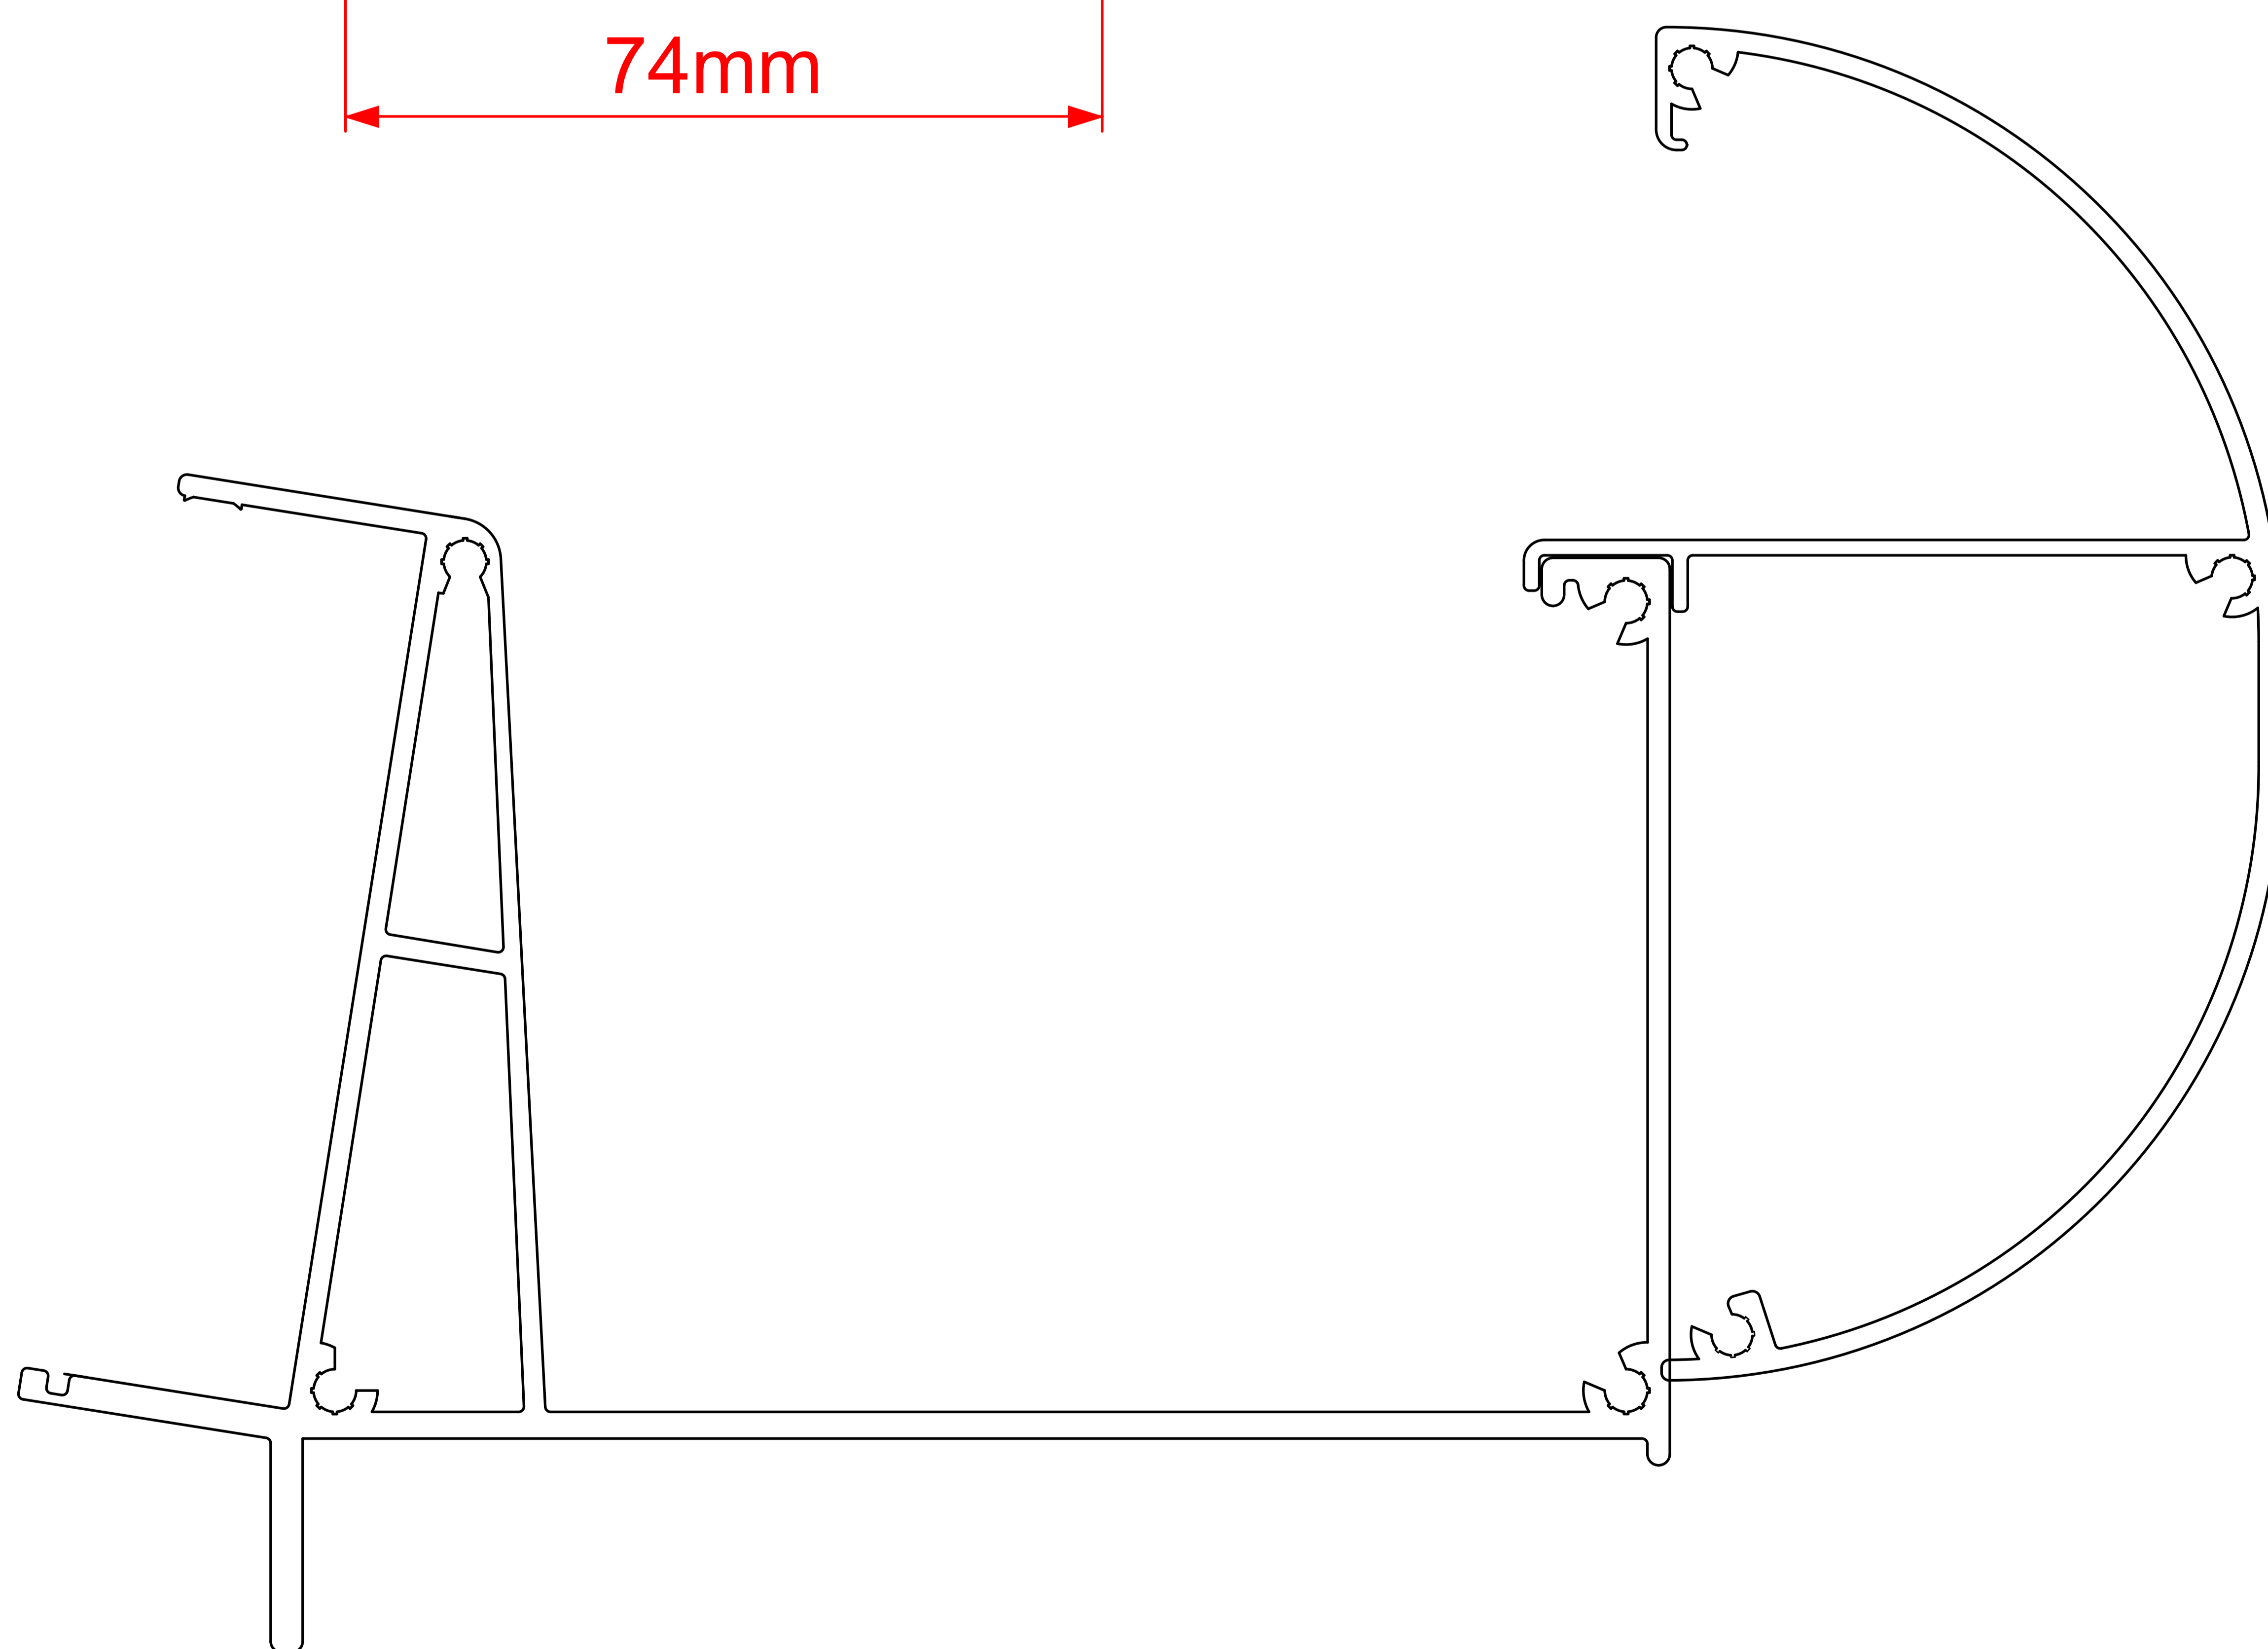

Bosco

Base plate

Bosco

Base plate

Bosco

Post

Bosco

Wall profile

Bosco

Side cover wall profile

Bosco

Beams and cover profiles

Bosco

Gutter profile

3mm thick
beam connection

Bosco

Gutter cover Classic

Bosco

Gutter cover Round

Bosco

Side gutter cover classic

Bosco

Side gutter cover round