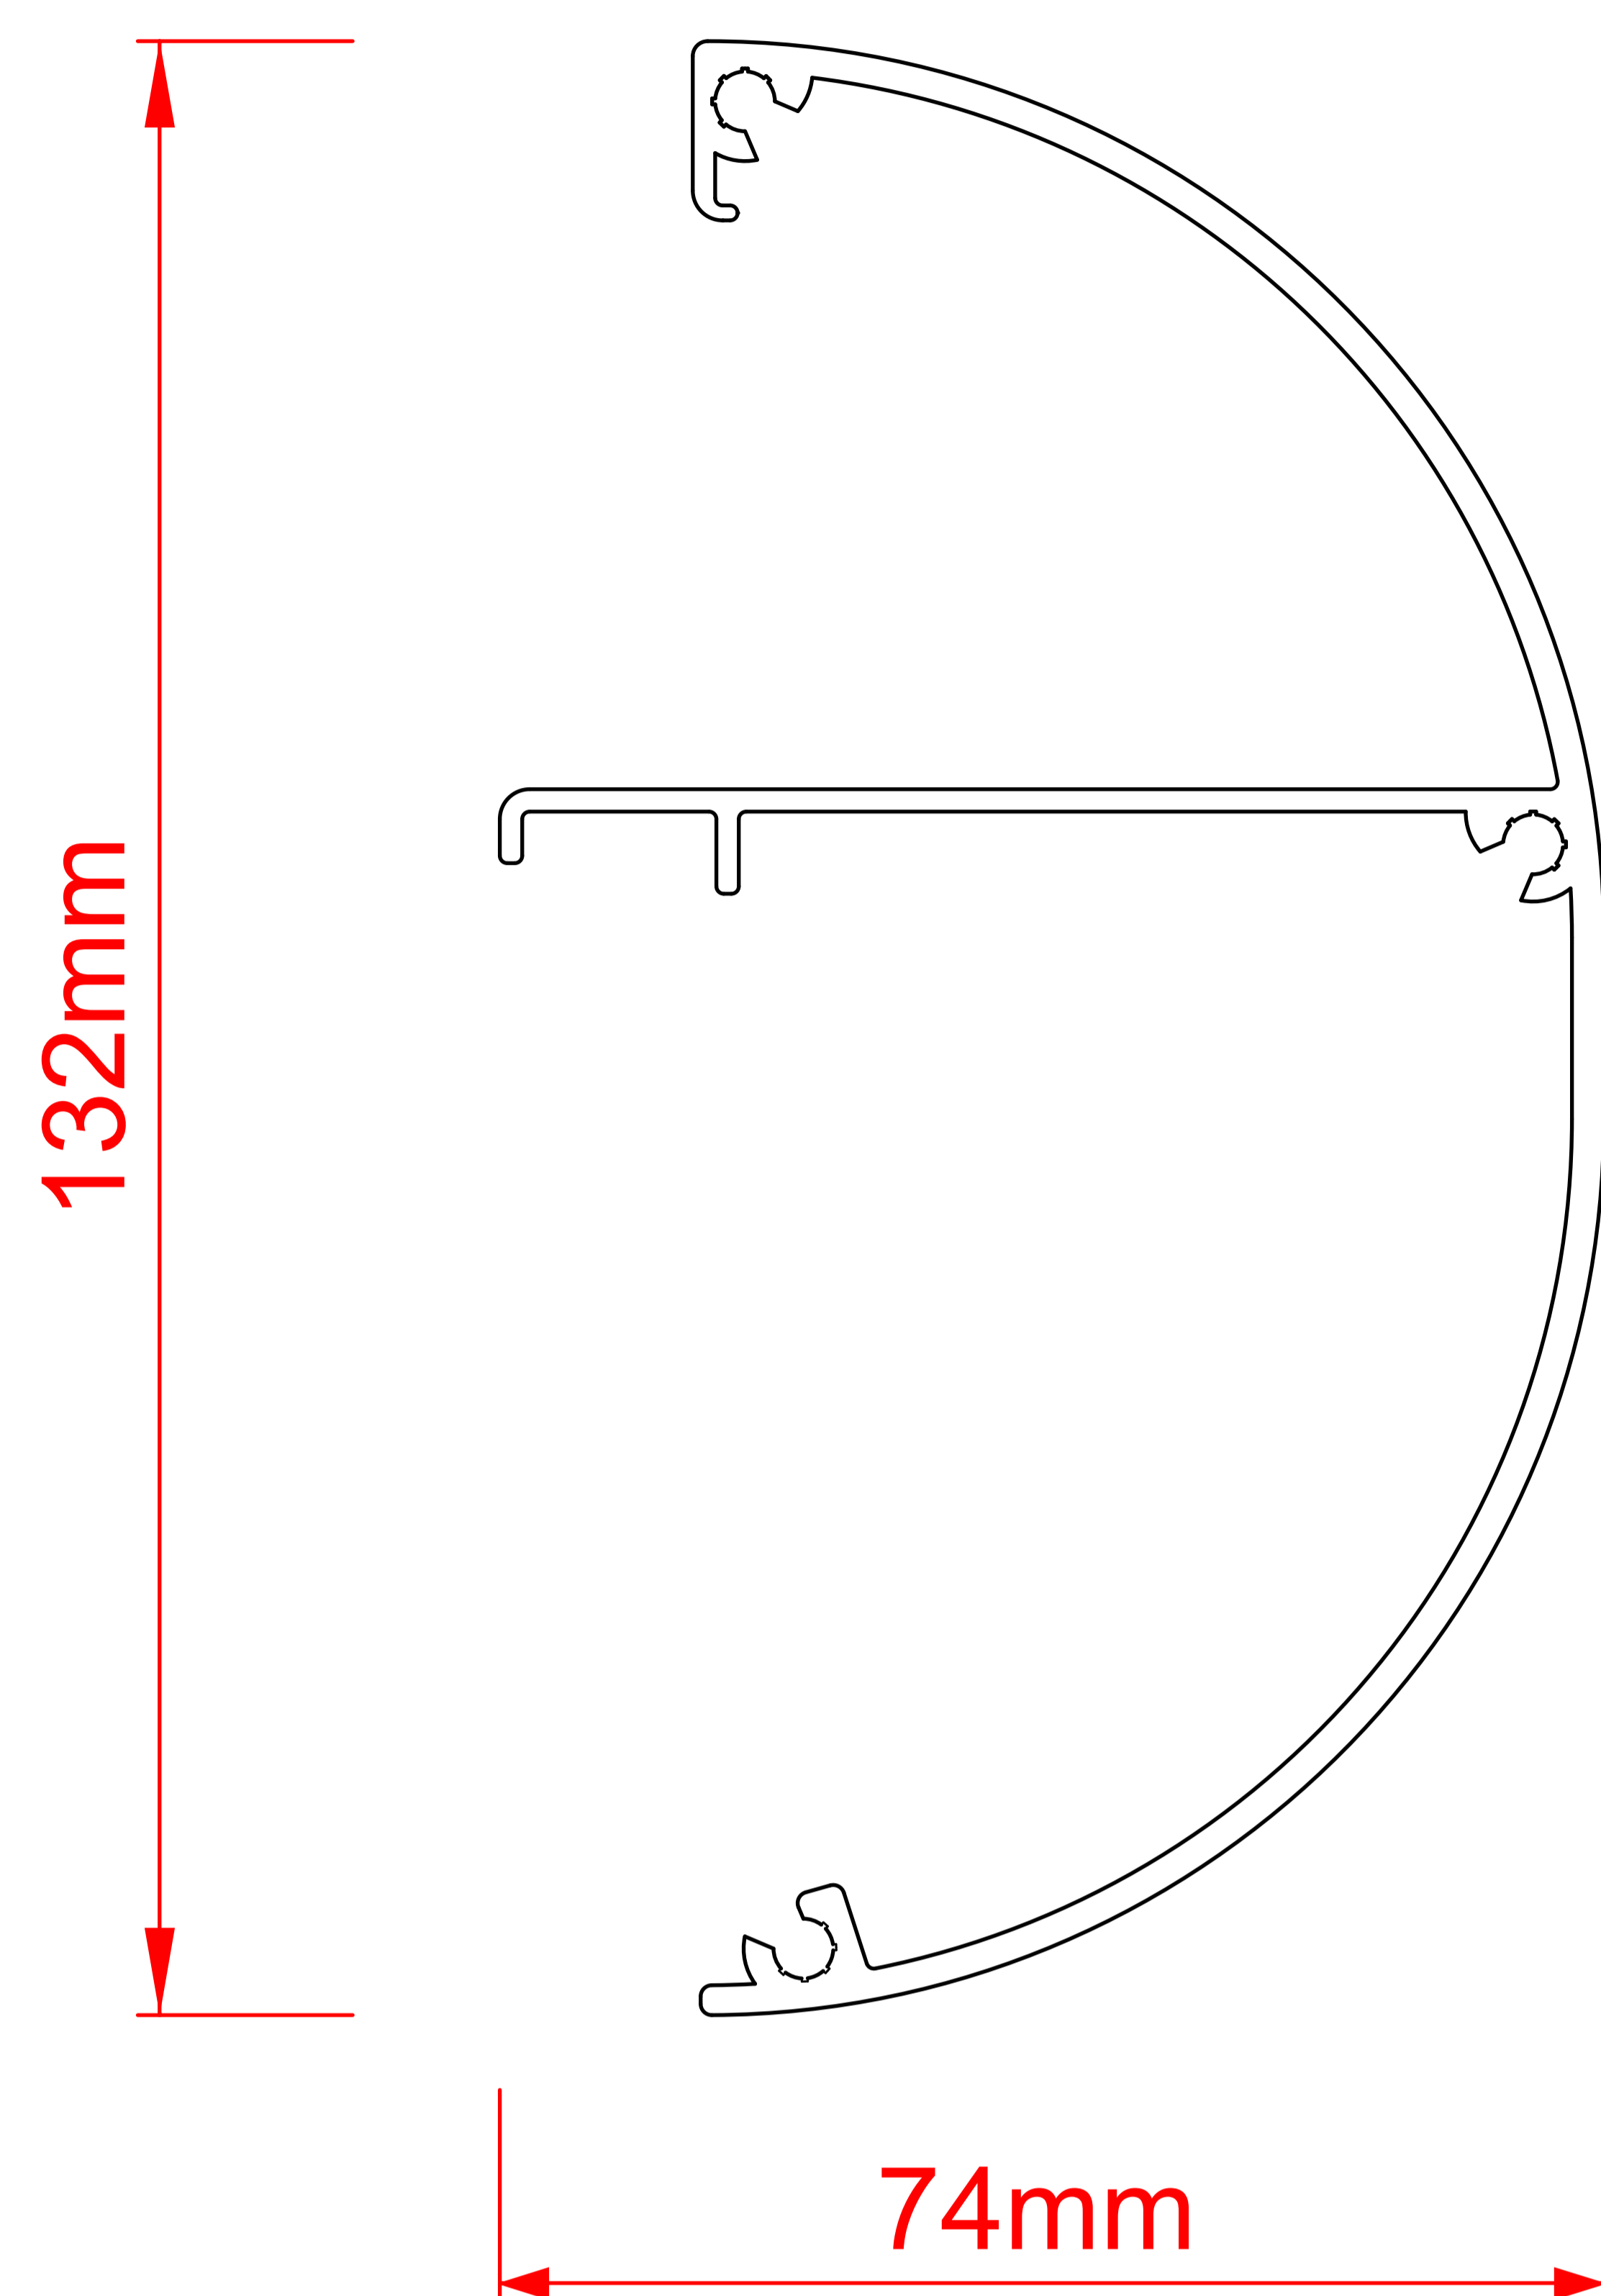

Bosco

Base plate

Bosco

Base plate

Bosco

Post

Bosco

Wall profile

Bosco

Side cover wall profile

Bosco

Beams and cover profiles

Bosco

Gutter profile

3mm thick
beam connection

Bosco

Gutter cover Classic

Bosco

Gutter cover Round

Bosco

Side gutter cover classic

Bosco

Side gutter cover round