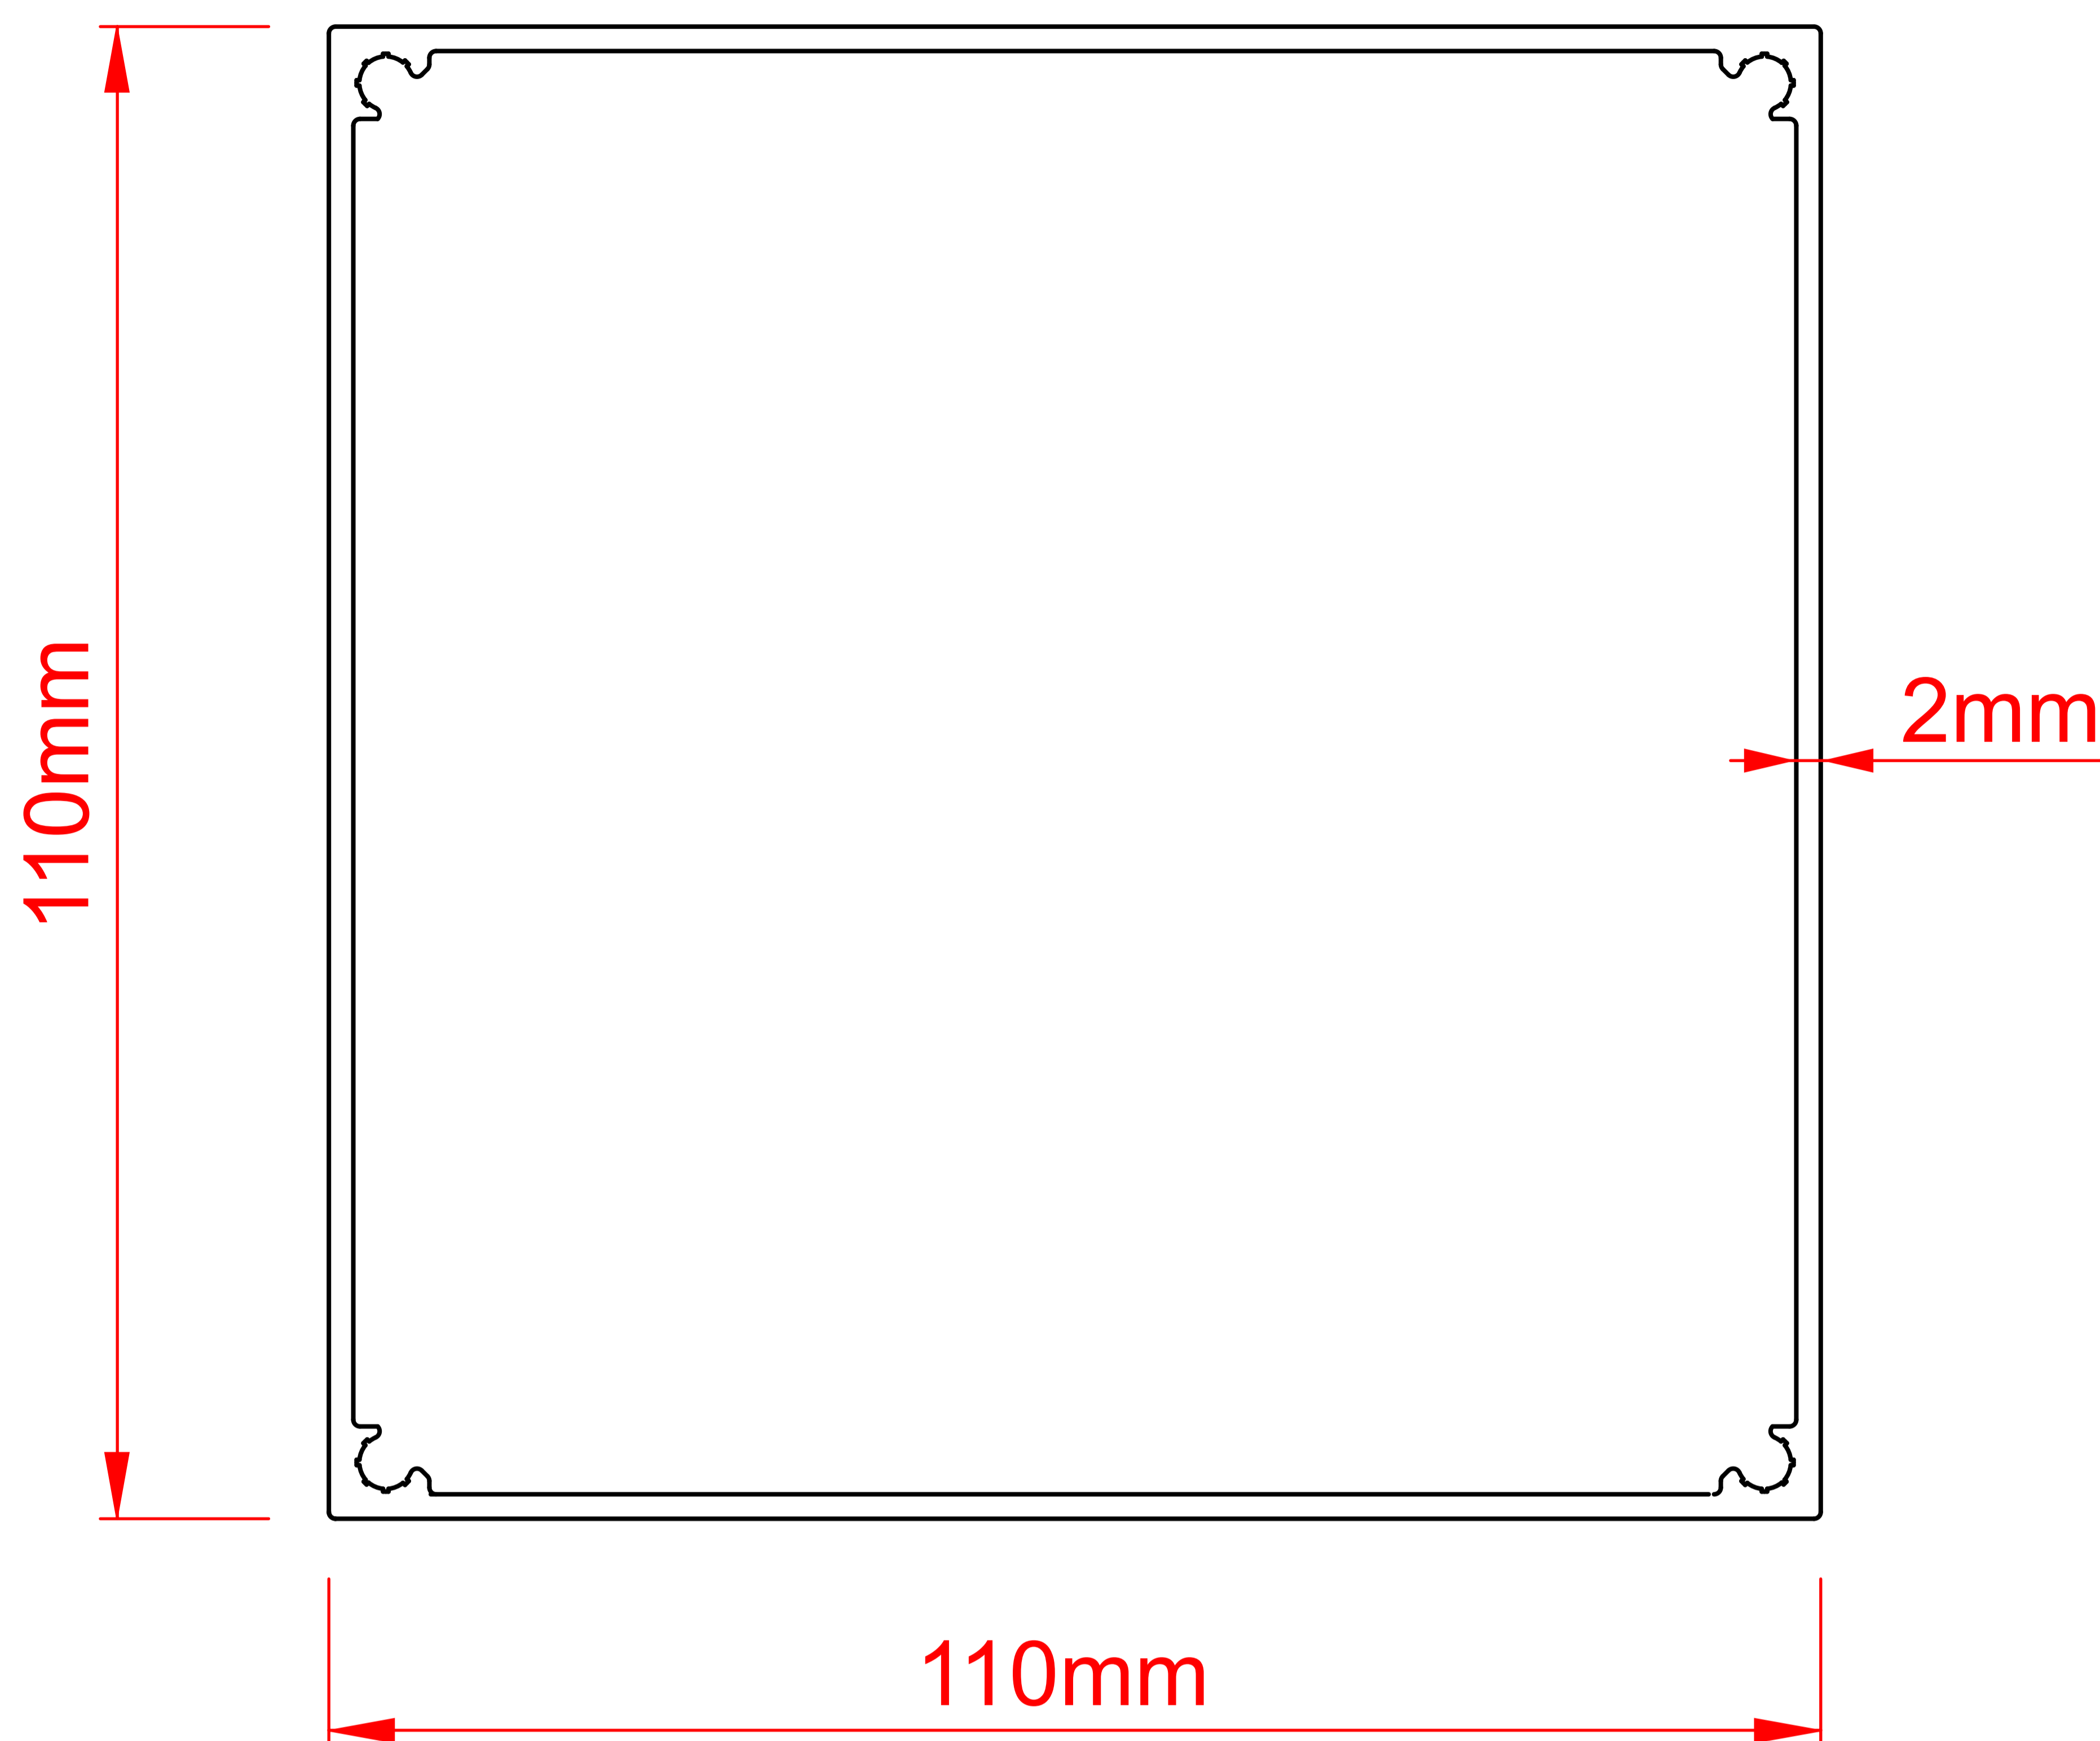

Bosco

Base plate

Bosco

Base plate

Bosco

Post

Bosco

Wall profile

Bosco

Side cover wall profile

Bosco

Beams and cover profiles

Bosco

Gutter profile

3mm thick
beam connection

Bosco

Gutter cover Classic

Bosco

Gutter cover Round

Bosco

Side gutter cover classic

Bosco

Side gutter cover round