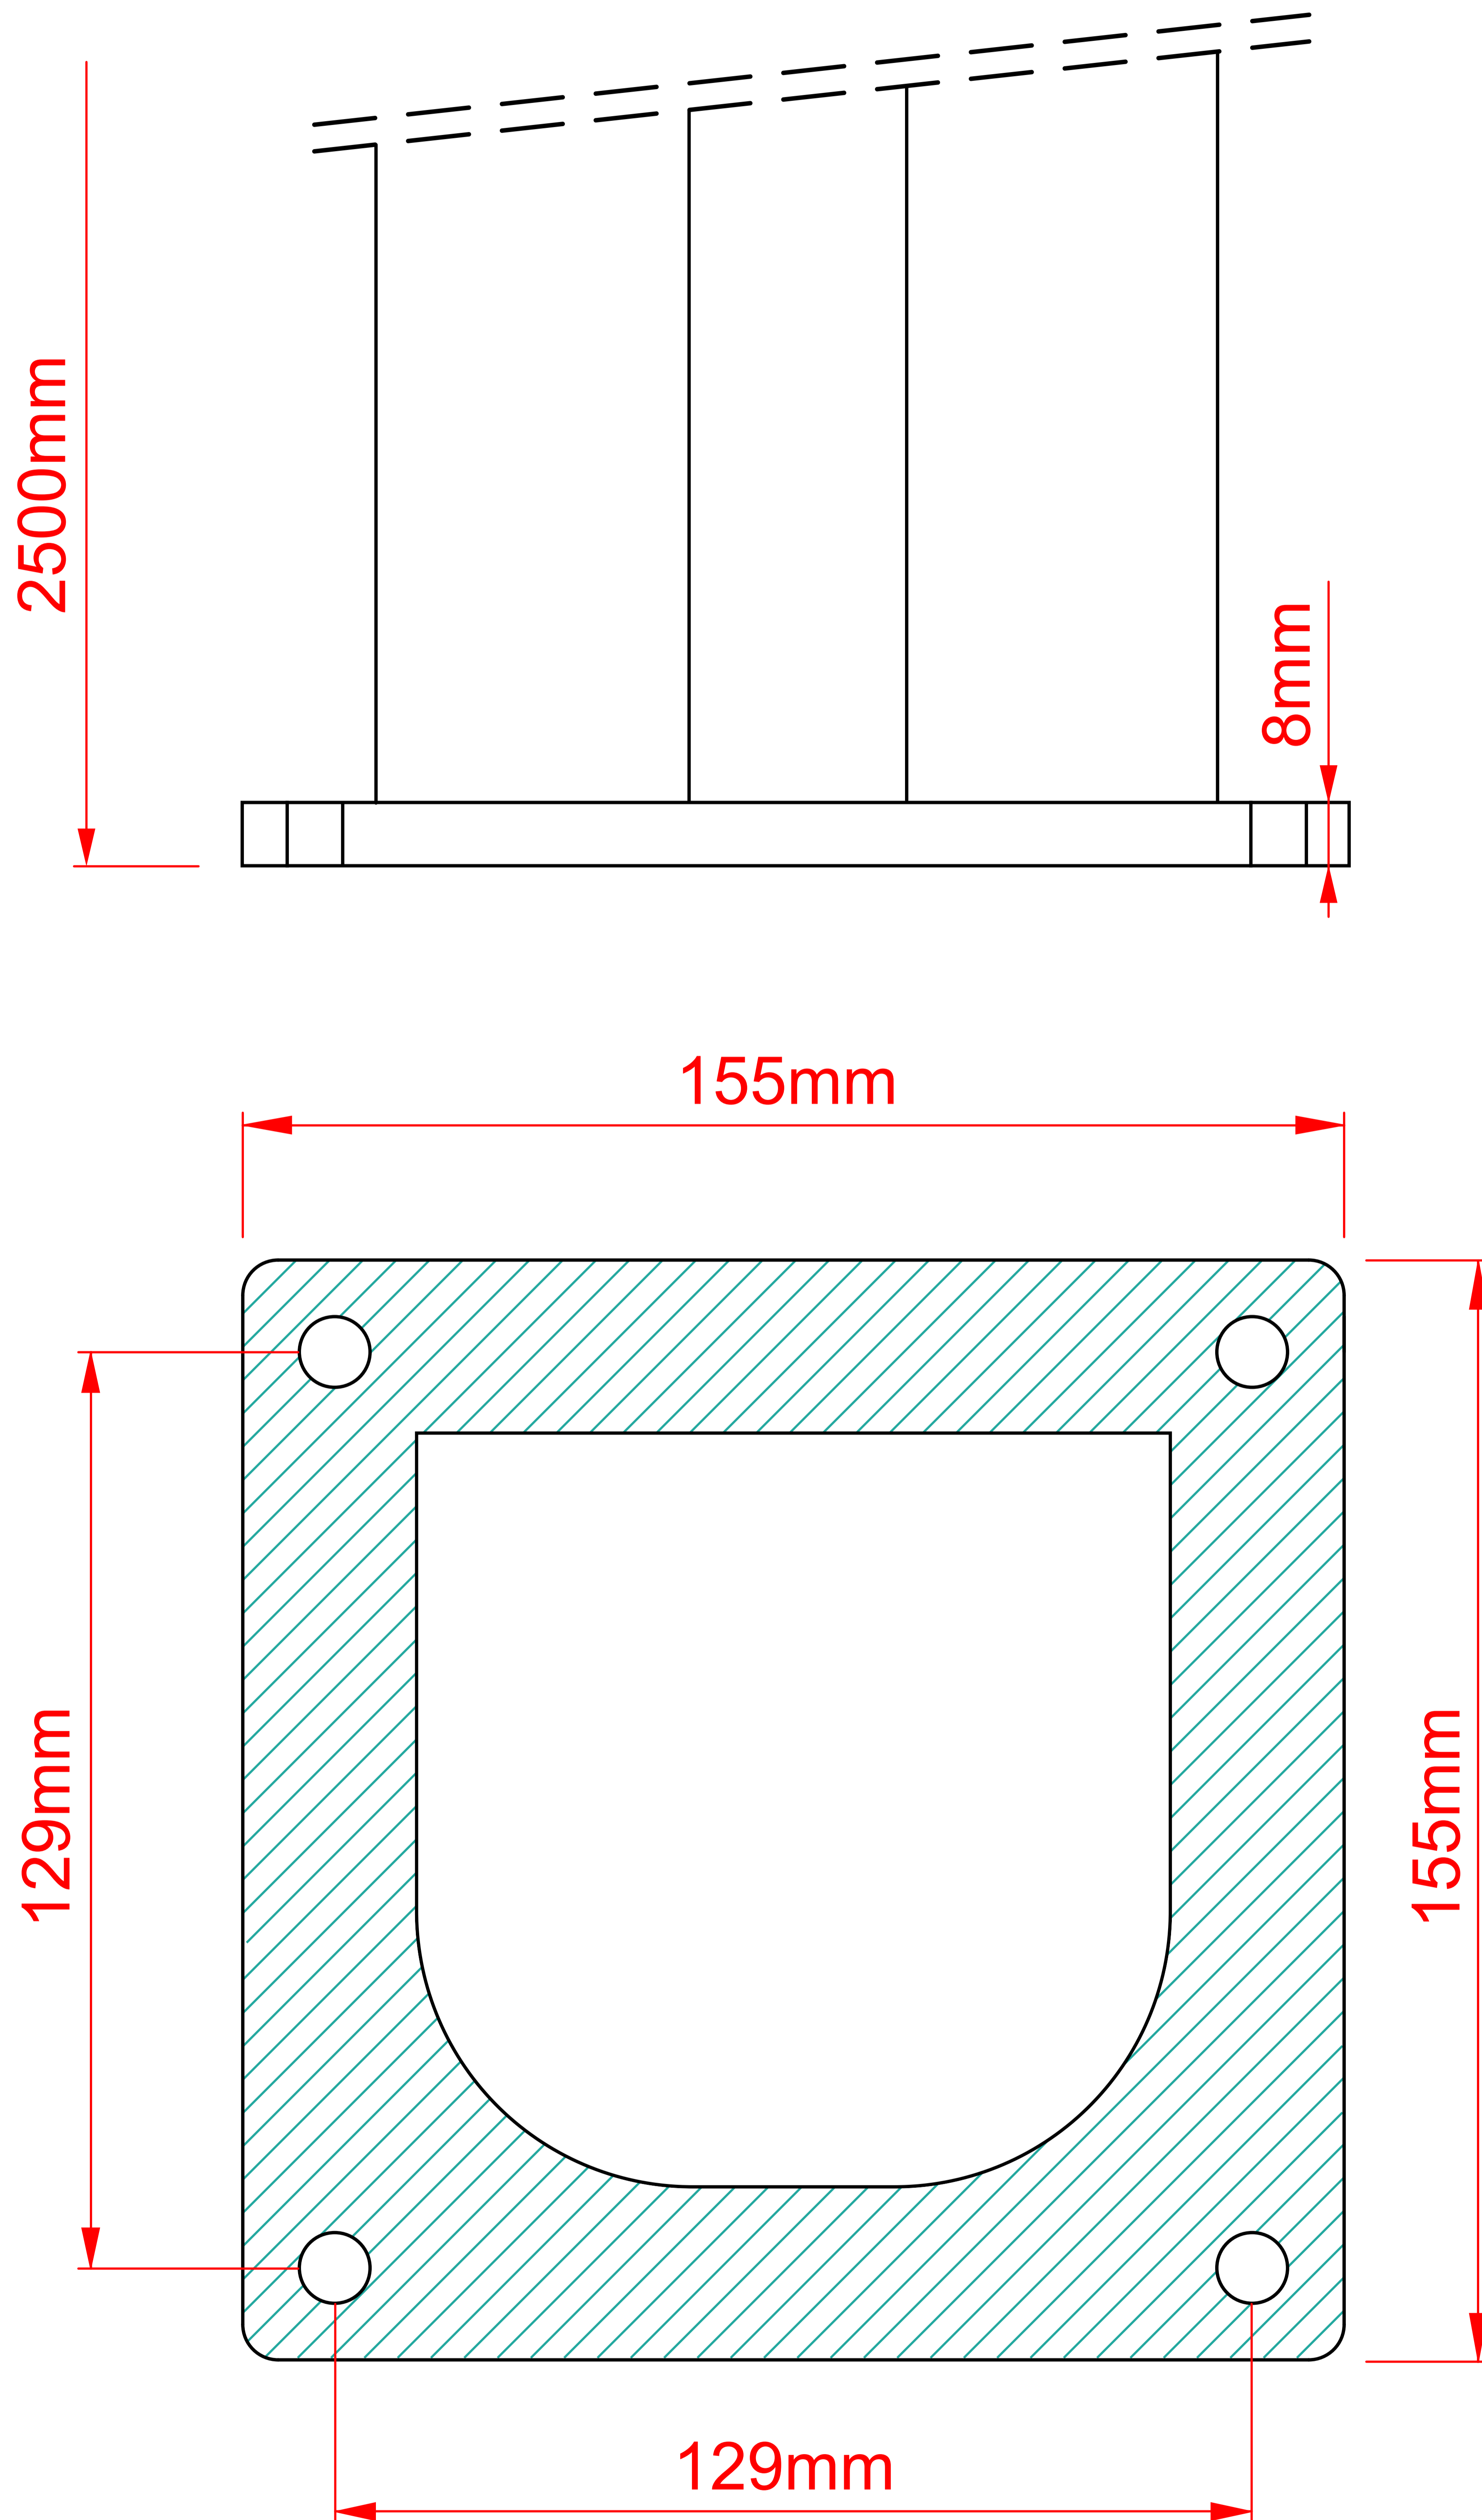

Bosco

Base plate

Bosco

Base plate

Bosco

Post

Bosco

Wall profile

Bosco

Side cover wall profile

Bosco

Beams and cover profiles

Bosco

Gutter profile

3mm thick
beam connection

Bosco

Gutter cover Classic

Bosco

Gutter cover Round

Bosco

Side gutter cover classic

Bosco

Side gutter cover round